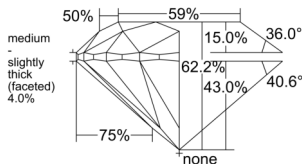

GIA®

FACSIMILE

GIA REPORT 2517910511

Verify this report at GIA.edu

GIA NATURAL DIAMOND DOSSIER®

April 17, 2025
GIA Report Number 2517910511
Shape and Cutting Style ..... Round Brilliant
Measurements ..... 5.61 - 5.66 x 3.50 mm

GRADING RESULTS

Carat Weight ..... 0.70 carat
Color Grade ..... G
Clarity Grade S11
Cut Grade ..... Excellent

ADDITIONAL GRADING INFORMATION

Polish ..... Excellent
Symmetry ..... Excellent
Fluorescence ..... None
Clarity Characteristics ..... Crystal, Cloud
Inscription(s): GIA 2517910511

PROPORTIONS

Profile to actual proportions