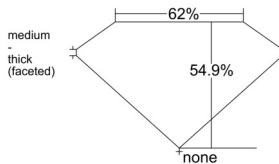

GIA®

FACSIMILE

GIA REPORT 2517877496

Verify this report at GIA.edu

GIA NATURAL DIAMOND DOSSIER®

April 14, 2025
GIA Report Number 2517877496
Shape and Cutting Style ..... Heart Brilliant
Measurements ..... 5.04 x 5.92 x 3.25 mm

GRADING RESULTS

Carat Weight ..... 0.55 carat
Color Grade ..... G
Clarity Grade VS1

ADDITIONAL GRADING INFORMATION

Polish ..... Excellent
Symmetry ..... Excellent
Fluorescence ..... None
Clarity Characteristics ..... Cloud
Inscription(s): GIA 2517877496

PROPORTIONS

Profile not to actual proportions

GRADING SCALES

GIA COLOR SCALE		GIA CLARITY SCALE			
COLORLESS	D	VERY VERY SLIGHTLY INCLUDED	FLAWLESS		
	E		INTERNALLY FLAWLESS		
	F	VERY SLIGHTLY INCLUDED	VVS₁		
	G		VVS₂		
	H		VS₁		
	NEAR COLORLESS	I	SLIGHTLY INCLUDED	VS₂	
		J		SI₁	
		FAINT	K	INCLUDED	SI₂
			L		I₁
			M		I₂
VERT LIGHT	N	LIGHT	I₃		
	O				
	P				
	Q				
	R