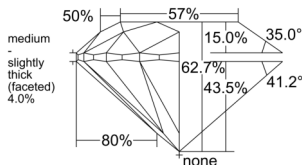

GIA®

FACSIMILE

GIA REPORT 2517785380

Verify this report at GIA.edu

GIA NATURAL DIAMOND DOSSIER®

April 03, 2025
GIA Report Number 2517785380
Shape and Cutting Style ..... Round Brilliant
Measurements ..... 4.61 - 4.63 x 2.90 mm

GRADING RESULTS

Carat Weight ..... 0.38 carat
Color Grade ..... H
Clarity Grade VVS1
Cut Grade ..... Excellent

ADDITIONAL GRADING INFORMATION

Polish ..... Excellent
Symmetry ..... Excellent
Fluorescence ..... Medium Blue
Clarity Characteristics ..... Pinpoint
Inscription(s): GIA 2517785380

PROPORTIONS

GRADING SCALES

GIA COLOR SCALE	GIA CLARITY SCALE	GIA CUT SCALE	
D	FLAWLESS	EXCELLENT	
E	INTERNALLY FLAWLESS		
F		VVS₁	VERY GOOD
G	VVS₂		
H	VS₁	GOOD	
I	VS₂		
J	SI₁	FAIR	
K	SI₂		
L	I₁	POOR	
M			
N			
O	I₂		
P			
Q			
R	I₃		
S			
T			
U			
V			
W			
X			
Y			
Z