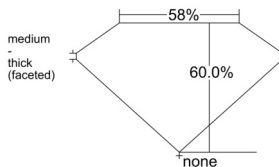

GIA®

FACSIMILE

GIA REPORT 2517397131

Verify this report at GIA.edu

GIA NATURAL DIAMOND DOSSIER®

February 11, 2025
GIA Report Number 2517397131
Shape and Cutting Style ..... Heart Brilliant
Measurements ..... 4.99 x 5.57 x 3.34 mm

GRADING RESULTS

Carat Weight ..... 0.52 carat
Color Grade ..... D
Clarity Grade VS1

ADDITIONAL GRADING INFORMATION

Polish ..... Excellent
Symmetry ..... Excellent
Fluorescence ..... None
Clarity Characteristics..... Crystal, Cloud, Pinpoint, Needle
Inscription(s): GIA 2517397131

PROPORTIONS

Profile not to actual proportions

GRADING SCALES

GIA COLOR SCALE		GIA CLARITY SCALE			
COLORLESS	D	VERY VERY SLIGHTLY INCLUDED	FLAWLESS		
	E		INTERNALLY FLAWLESS		
	F	VERY SLIGHTLY INCLUDED	VVS₁		
	G		VVS₂		
	H		VS₁		
	NEAR COLORLESS	I	SLIGHTLY INCLUDED	VS₂	
		J		SI₁	
		FAINT	K	INCLUDED	SI₂
			L		I₁
			M		I₂
VERTICALLY LIGHT	N	INCLUDED	I₃		
	O				
	P				
	Q				
	R				
LIGHT	S				
	T				
	U				
	V				
	W				
X					
Y					
Z