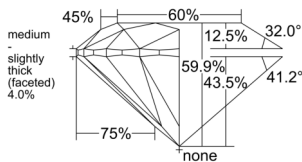

GIA®

FACSIMILE

GIA REPORT 2517368440

Verify this report at GIA.edu

GIA NATURAL DIAMOND DOSSIER®

February 07, 2025
GIA Report Number 2517368440
Shape and Cutting Style ..... Round Brilliant
Measurements ..... 5.14 - 5.17 x 3.08 mm

GRADING RESULTS

Carat Weight ..... 0.50 carat
Color Grade ..... D
Clarity Grade S11
Cut Grade ..... Excellent

ADDITIONAL GRADING INFORMATION

Polish ..... Excellent
Symmetry ..... Excellent
Fluorescence ..... None
Clarity Characteristics ..... Feather
Inscription(s): GIA 2517368440

PROPORTIONS

Profile to actual proportions

GRADING SCALES

GIA COLOR SCALE	GIA CLARITY SCALE	GIA CUT SCALE	
D	FLAWLESS	EXCELLENT	
E	INTERNALLY FLAWLESS		
F		VVS₁	VERY GOOD
G	VVS₂		
H	VS₁	GOOD	
I	VS₂		
J	S1₁	FAIR	
K	S1₂		
L	I₁	POOR	
M	I₂		
N	I₃		
O			
P			
Q			
R			
S			
T			
U			
V			
W			
X			
Y			
Z