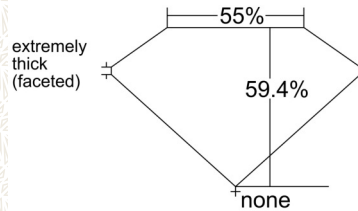

GIA NATURAL COLORED DIAMOND REPORT

May 27, 2025
 Report Type Grading Report
 GIA Report Number 2516742254
 Shape and Cutting Style Heart Modified Brilliant
 Measurements 4.97 x 6.34 x 3.77 mm

Carat Weight 1.00 carat
 Color Grade Fancy Intense Greenish Yellow
 Color Origin Natural
 Color Distribution Even
 Clarity Grade VS2
 Proportions:

Profile not to actual proportions

Polish Excellent
 Symmetry Good
 Fluorescence Strong Green
 Inscription(s): GIA 2516742254

Comments: Additional pinpoints are not shown. Surface graining is not shown.

ADDITIONAL INFORMATION

- Feather
- Cloud
- Pinpoint

* Red symbols denote internal characteristics (inclusions). Green or black symbols denote external characteristics (blemishes). Diagram is an approximate representation of the diamond, and symbols shown indicate type, position, and approximate size of clarity characteristics. All clarity characteristics may not be shown. Details of finish are not shown.