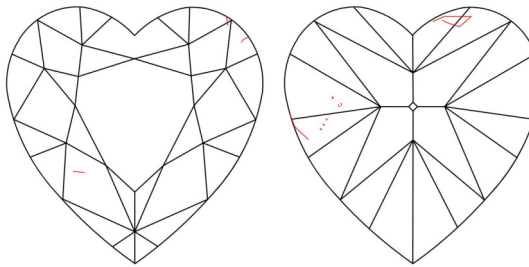

Profile not to actual proportions

Polish Excellent
 Symmetry Good
 Fluorescence Strong Green
 Inscription(s): GIA 2516742254

Comments: Additional pinpoints are not shown. Surface graining is not shown.

ADDITIONAL INFORMATION

GIA COLORED DIAMOND SCALE

Illustration of GIA fancy color grade interrelationships

GIA CLARITY SCALE

FLAWLESS
INTERNALLY FLAWLESS
VVS ₁
VVS ₂
VS ₁
VS ₂
SI ₁
SI ₂
I ₁
I ₂
I ₃

CLARITY CHARACTERISTICS

KEY TO SYMBOLS*

- Feather
- Cloud
- Pinpoint

* Red symbols denote internal characteristics (inclusions). Green or black symbols denote external characteristics (blemishes). Diagram is an approximate representation of the diamond, and symbols shown indicate type, position, and approximate size of clarity characteristics. All clarity characteristics may not be shown. Details of finish are not shown.