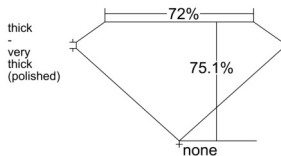

GIA®

FACSIMILE

GIA REPORT 2516589459

Verify this report at GIA.edu

GIA NATURAL DIAMOND DOSSIER®

March 08, 2025
GIA Report Number 2516589459
Shape and Cutting Style ..... Square Modified Brilliant
Measurements ..... 4.46 x 4.42 x 3.32 mm

GRADING RESULTS

Carat Weight ..... 0.61 carat
Color Grade ..... M
Clarity Grade VVS2

ADDITIONAL GRADING INFORMATION

Polish ..... Excellent
Symmetry ..... Very Good
Fluorescence ..... Faint
Clarity Characteristics ..... Pinpoint, Cloud
Inscription(s): GIA 2516589459

PROPORTIONS

Profile not to actual proportions

GRADING SCALES

GIA COLOR SCALE		GIA CLARITY SCALE			
COLORLESS	D	VERY VERY SLIGHTLY INCLUDED	FLAWLESS		
	E		INTERNALLY FLAWLESS		
	F	VERY SLIGHTLY INCLUDED	VVS₁		
	G		VVS₂		
	H		VS₁		
	NEAR COLORLESS	I	SLIGHTLY INCLUDED	VS₂	
		J		SI₁	
		FAINT	K	INCLUDED	SI₂
			L		I₁
			M		I₂
VERT LIGHT			N	INCLUDED	I₃
			O		
			P		
	Q				
LIGHT	R				
	S				
	T				
	U				
	V				
	Z