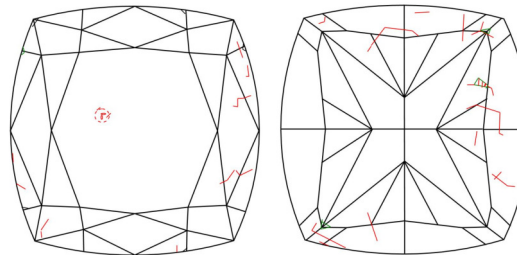

Carat Weight ..... 1.01 carat  
 Color Grade ..... Fancy Green-Yellow  
 Color Origin ..... Natural  
 Color Distribution ..... Even  
 Clarity Grade ..... SI1  
 Proportions:

Profile not to actual proportions

GIA COLORED DIAMOND SCALE

Illustration of GIA fancy color grade interrelationships

GIA CLARITY SCALE

FLAWLESS
INTERNALLY FLAWLESS
VVS <sub>1</sub>
VVS <sub>2</sub>
VS <sub>1</sub>
VS <sub>2</sub>
SI <sub>1</sub>
SI <sub>2</sub>
I <sub>1</sub>
I <sub>2</sub>
I <sub>3</sub>

CLARITY CHARACTERISTICS

KEY TO SYMBOLS\*

- Feather
- Crystal
- Cavity
- Needle
- Cloud
- Natural
- Extra Facet

\* Red symbols denote internal characteristics (inclusions). Green or black symbols denote external characteristics (blemishes). Diagram is an approximate representation of the diamond, and symbols shown indicate type, position, and approximate size of clarity characteristics. All clarity characteristics may not be shown. Details of finish are not shown.