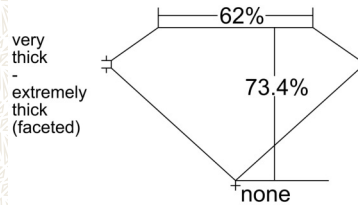

GIA NATURAL COLORED DIAMOND REPORT

April 04, 2025  
 Report Type ..... Grading Report  
 GIA Report Number ..... 2516546073  
 Shape and Cutting Style ..... Cushion Modified Brilliant  
 Measurements ..... 5.28 x 5.14 x 3.78 mm

Carat Weight ..... 1.01 carat  
 Color Grade ..... Fancy Green-Yellow  
 Color Origin ..... Natural  
 Color Distribution ..... Even  
 Clarity Grade ..... SI1  
 Proportions:

Profile not to actual proportions

CLARITY CHARACTERISTICS

KEY TO SYMBOLS\*

- Feather
- Crystal
- Cavity
- Needle
- Cloud
- Natural
- Extra Facet

\* Red symbols denote internal characteristics (inclusions). Green or black symbols denote external characteristics (blemishes). Diagram is an approximate representation of the diamond, and symbols shown indicate type, position, and approximate size of clarity characteristics. All clarity characteristics may not be shown. Details of finish are not shown.