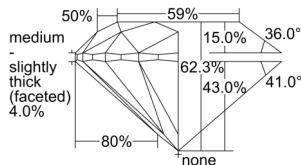

GIA®

FACSIMILE

GIA REPORT 2508540156

Verify this report at GIA.edu

GIA NATURAL DIAMOND DOSSIER®

October 01, 2024
GIA Report Number 2508540156
Shape and Cutting Style ..... Round Brilliant
Measurements ..... 4.24 - 4.26 x 2.65 mm

GRADING RESULTS

Carat Weight ..... 0.30 carat
Color Grade ..... H
Clarity Grade VS1
Cut Grade ..... Excellent

ADDITIONAL GRADING INFORMATION

Polish ..... Excellent
Symmetry ..... Very Good
Fluorescence ..... None
Clarity Characteristics..... Crystal, Indented Natural
Inscription(s): GIA 2508540156

PROPORTIONS

Profile to actual proportions

GRADING SCALES

GIA COLOR SCALE

COLORLESS	D
	E
	F
	G
	H
	I
	J
NEAR COLORLESS	K
	L
	M
Faint	N
	O
	P
	Q
	R
	S
	T
	U
	V
	W
	X
	Y
Light	Z

GIA CLARITY SCALE

FLAWLESS	VERY VERY SLIGHTLY INCLUDED	VS₁	VS₂	VS₁	SI₁	SI₂	I₁	I₂	I₃	
										FLAWLESS
INTERNALLY FLAWLESS	VERY SLIGHTLY INCLUDED									

GIA CUT SCALE

EXCELLENT
VERY GOOD
GOOD
FAIR
POOR