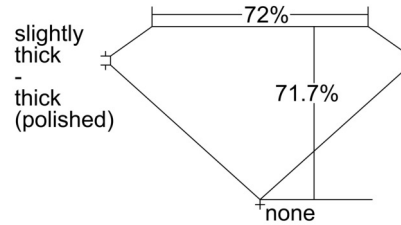

PROPORTIONS

Profile not to actual proportions