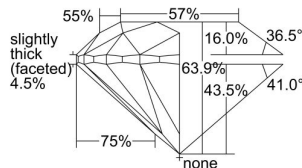

GIA®

FACSIMILE

GIA REPORT

2497142843

Verify this report at GIA.edu

GIA NATURAL DIAMOND DOSSIER®

April 24, 2024
GIA Report Number 2497142843
Shape and Cutting Style ..... Round Brilliant
Measurements ..... 4.24 - 4.27 x 2.72 mm

GRADING RESULTS

Carat Weight ..... 0.31 carat
Color Grade ..... M
Clarity Grade VVS1
Cut Grade ..... Very Good

ADDITIONAL GRADING INFORMATION

Polish ..... Excellent
Symmetry ..... Excellent
Fluorescence ..... None
Clarity Characteristics ..... Pinpoint
Inscription(s): GIA 2497142843

PROPORTIONS

Profile to actual proportions