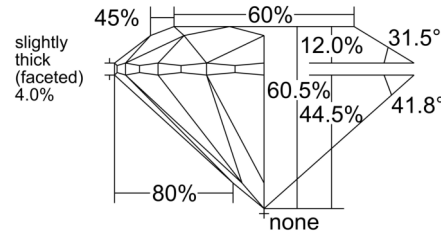

GIA REPORT
2497004306

Verify this report at GIA.edu

FACSIMILE

This is a digital representation of the original GIA Report. This representation might not be accepted in lieu of the original GIA Report in certain circumstances. The original GIA Report includes certain security features which are not reproducible on this facsimile.

GIA NATURAL DIAMOND GRADING REPORT

January 02, 2025
GIA Report Number 2497004306
Shape and Cutting Style ..... Round Brilliant
Measurements ..... 9.74 - 9.81 x 5.92 mm

GRADING RESULTS

Carat Weight ..... 3.46 carat
Color Grade ..... H
Clarity Grade VVS2
Cut Grade ..... Excellent

ADDITIONAL GRADING INFORMATION

Polish ..... Excellent
Symmetry ..... Excellent
Fluorescence ..... None
Inscription(s): GIA 2497004306
Comments: Surface graining is not shown.

PROPORTIONS

Profile to actual proportions