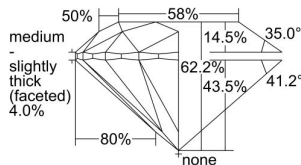

GIA®

FACSIMILE

GIA REPORT 2496427454

Verify this report at GIA.edu

GIA NATURAL DIAMOND DOSSIER®

May 28, 2024
GIA Report Number 2496427454
Shape and Cutting Style ..... Round Brilliant
Measurements ..... 5.29 - 5.31 x 3.30 mm

GRADING RESULTS

Carat Weight ..... 0.57 carat
Color Grade ..... O to P Range
Clarity Grade S11
Cut Grade ..... Excellent

ADDITIONAL GRADING INFORMATION

Polish ..... Excellent
Symmetry ..... Excellent
Fluorescence ..... Strong Blue
Clarity Characteristics ..... Crystal
Inscription(s): GIA 2496427454

PROPORTIONS

Profile to actual proportions