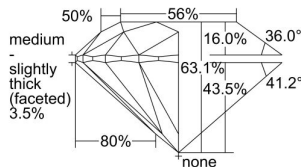

GIA®

FACSIMILE

GIA REPORT 2494241701

Verify this report at GIA.edu

GIA NATURAL DIAMOND DOSSIER®

May 09, 2024
GIA Report Number 2494241701
Shape and Cutting Style ..... Round Brilliant
Measurements ..... 5.65 - 5.66 x 3.57 mm

GRADING RESULTS

Carat Weight ..... 0.70 carat
Color Grade ..... H
Clarity Grade I3
Cut Grade ..... Excellent

ADDITIONAL GRADING INFORMATION

Polish ..... Excellent
Symmetry ..... Excellent
Fluorescence ..... None
Clarity Characteristics ..... Crystal, Cloud
Inscription(s): GIA 2494241701

PROPORTIONS

Profile to actual proportions

GRADING SCALES

GIA COLOR SCALE	GIA CLARITY SCALE	GIA CUT SCALE	
D	FLAWLESS	EXCELLENT	
E	INTERNALLY FLAWLESS		
F		VVS₁	VERY GOOD
G	VVS₂		
H	VS₁	GOOD	
I	VS₂		
J	SI₁	FAIR	
K	SI₂		
L	I₁	POOR	
M	I₂		
N	I₃		
O			
P			
Q			
R			
S			
T			
U			
V			
W			
X			
Y			
Z