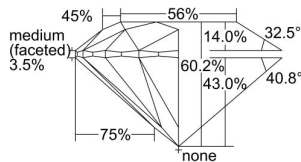

GIA®

FACSIMILE

GIA REPORT 2484870182

Verify this report at GIA.edu

GIA NATURAL DIAMOND DOSSIER®

March 20, 2024
GIA Report Number **2484870182**
Shape and Cutting Style ..... **Round Brilliant**
Measurements ..... **5.14 - 5.18 x 3.10 mm**

GRADING RESULTS

Carat Weight ..... **0.50 carat**
Color Grade ..... **D**
Clarity Grade **S11**
Cut Grade ..... **Excellent**

ADDITIONAL GRADING INFORMATION

Polish ..... **Excellent**
Symmetry ..... **Excellent**
Fluorescence ..... **Faint**
Clarity Characteristics ..... **Crystal**
Inscription(s): **GIA 2484870182**

PROPORTIONS

Profile to actual proportions

GRADING SCALES

GIA COLOR SCALE	GIA CLARITY SCALE	GIA CUT SCALE
COLOURLESS	FLAWLESS	EXCELLENT
D	INTERNALLY FLAWLESS	
E	VVS₁	VERY GOOD
F		
G	VS₁	GOOD
H		
I	SI₁	FAIR
J		
K	I₁	POOR
L		
M	I₂	
N		
O	I₃	
P		
Q		
R		
S		
T		
U		
V		
W		
X		
Y		
Z