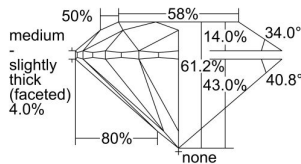

GIA®

FACSIMILE

GIA REPORT 2484292597

Verify this report at GIA.edu

GIA NATURAL DIAMOND DOSSIER®

January 12, 2024
GIA Report Number **2484292597**
Shape and Cutting Style ..... **Round Brilliant**
Measurements ..... **5.41 - 5.43 x 3.32 mm**

GRADING RESULTS

Carat Weight ..... **0.60 carat**
Color Grade ..... **F**
Clarity Grade **VS2**
Cut Grade ..... **Excellent**

ADDITIONAL GRADING INFORMATION

Polish ..... **Very Good**
Symmetry ..... **Excellent**
Fluorescence ..... **Strong Blue**
Clarity Characteristics ..... **Crystal, Cloud**
Inscription(s): **GIA 2484292597**

PROPORTIONS

Profile to actual proportions

GRADING SCALES

GIA COLOR SCALE	GIA CLARITY SCALE	GIA CUT SCALE	
D	FLAWLESS	EXCELLENT	
E	INTERNALLY FLAWLESS		
F		VVS₁	VERY GOOD
G	VVS₂		
H	VS₁	GOOD	
I	VS₂		
J	SI₁	FAIR	
K	SI₂		
L	I₁	POOR	
M	I₂		
N	I₃		
O			
P			
Q			
R			
S			
T			
U			
V			
W			
X			
Y			
Z