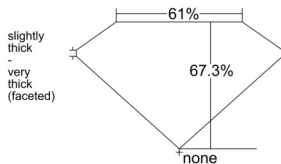

GIA®

FACSIMILE

GIA REPORT 2478928381

Verify this report at GIA.edu

GIA NATURAL DIAMOND DOSSIER®

January 08, 2026
GIA Report Number **2478928381**
Shape and Cutting Style ..... **Cushion Brilliant**
Measurements ..... **5.35 x 5.19 x 3.50 mm**

GRADING RESULTS

Carat Weight ..... **0.70 carat**
Color Grade ..... **G**
Clarity Grade **S11**

ADDITIONAL GRADING INFORMATION

Polish ..... **Excellent**
Symmetry ..... **Excellent**
Fluorescence ..... **None**
Clarity Characteristics ..... **Crystal, Cloud, Feather**
Inscription(s): **GIA 2478928381**

PROPORTIONS

Profile not to actual proportions

GRADING SCALES

GIA COLOR SCALE		GIA CLARITY SCALE			
COLORLESS	D	VERY VERY SLIGHTLY INCLUDED	FLAWLESS		
	E		INTERNALLY FLAWLESS		
	F	VERY SLIGHTLY INCLUDED	VVS₁		
	G		VVS₂		
	H		VS₁		
	NEAR COLORLESS	I	SLIGHTLY INCLUDED	VS₂	
		J		S1₁	
		FAINT	K	INCLUDED	S1₂
			L		I₁
			M		I₂
VERT LIGHT	N	INCLUDED	I₃		
	O				
	P				
	Q				
	R				
LIGHT	S				
	T				
	U				
	V				
	W				
X					
Y					
Z