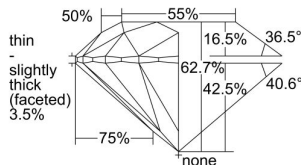

GIA®

FACSIMILE

GIA REPORT

2466279134

Verify this report at GIA.edu

GIA NATURAL DIAMOND DOSSIER®

April 13, 2023
GIA Report Number 2466279134
Shape and Cutting Style ..... Round Brilliant
Measurements ..... 4.86 - 4.90 x 3.06 mm

GRADING RESULTS

Carat Weight ..... 0.45 carat
Color Grade ..... K, Faint Brown
Clarity Grade VS1
Cut Grade ..... Excellent

ADDITIONAL GRADING INFORMATION

Polish ..... Excellent
Symmetry ..... Excellent
Fluorescence ..... Medium Blue
Clarity Characteristics ..... Crystal, Needle
Inscription(s): GIA 2466279134

PROPORTIONS

Profile to actual proportions

GRADING SCALES

GIA COLOR SCALE	GIA CLARITY SCALE	GIA CUT SCALE
D	FLAWLESS	EXCELLENT
E	INTERNALLY FLAWLESS	
F	VVS₁	VERY GOOD
G		
H	VS₁	GOOD
I		
J	SI₁	FAIR
K		
L	I₁	POOR
M		
N	I₂	
O		
P	I₃	
Q		
R		
S		
T		
U		
V		
W		
X		
Y		
Z