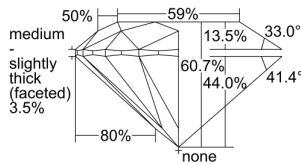

GIA®

FACSIMILE

GIA REPORT 2457194953

Verify this report at GIA.edu

GIA NATURAL DIAMOND DOSSIER®

November 11, 2022
GIA Report Number 2457194953
Shape and Cutting Style ..... Round Brilliant
Measurements ..... 6.07 - 6.10 x 3.69 mm

GRADING RESULTS

Carat Weight ..... 0.83 carat
Color Grade ..... K
Clarity Grade S11
Cut Grade ..... Excellent

ADDITIONAL GRADING INFORMATION

Polish ..... Excellent
Symmetry ..... Excellent
Fluorescence ..... None
Clarity Characteristics ..... Crystal
Inscription(s): GIA 2457194953

PROPORTIONS

Profile to actual proportions

GRADING SCALES

GIA COLOR SCALE	GIA CLARITY SCALE	GIA CUT SCALE	
D	FLAWLESS	EXCELLENT	
E	INTERNALLY FLAWLESS		
F		VVS₁	VERY GOOD
G	VVS₂		
H	VS₁	GOOD	
I	VS₂		
J	S1₁	FAIR	
K	S1₂		
L	I₁	POOR	
M	I₂		
N	I₃		
O			
P			
Q			
R			
S			
T			
U			
V			
W			
X			
Y			
Z