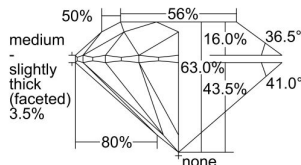

GIA®

FACSIMILE

GIA REPORT 2407269715

Verify this report at GIA.edu

GIA NATURAL DIAMOND DOSSIER®

September 06, 2021
GIA Report Number **2407269715**
Shape and Cutting Style ..... **Round Brilliant**
Measurements ..... **5.64 - 5.67 x 3.56 mm**

GRADING RESULTS

Carat Weight ..... **0.70 carat**
Color Grade ..... **I**
Clarity Grade ..... **Internally Flawless**
Cut Grade ..... **Excellent**

ADDITIONAL GRADING INFORMATION

Polish ..... **Excellent**
Symmetry ..... **Excellent**
Fluorescence ..... **Faint**
Clarity Characteristics..... **Minor Details of Polish**
Inscription(s): **GIA 2407269715**

PROPORTIONS

Profile to actual proportions

GRADING SCALES

GIA COLOR SCALE

COLORLESS	D
	E
	F
	G
	H
	I
	J
NEAR COLORLESS	K
	L
Faint	M
	N
	O
	P
	R
	S
	T
	U
	V
	W
	X
	Y
Light	Z

GIA CLARITY SCALE

FLAWLESS	VERY VERY SLIGHTLY INCLUDED	VVS₁	VVS₂	VS₁	VS₂	SI₁	SI₂	I₁	I₂	I₃	
											INTERNALLY FLAWLESS

GIA CUT SCALE

EXCELLENT
VERY GOOD
GOOD
FAIR
POOR