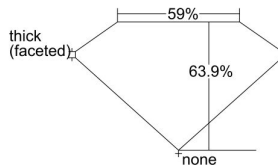

GIA®

FACSIMILE

GIA REPORT 2337460447

Verify this report at GIA.edu

GIA NATURAL DIAMOND DOSSIER®

August 08, 2019
GIA Report Number 2337460447
Shape and Cutting Style ..... Oval Brilliant
Measurements ..... 6.03 x 4.23 x 2.70 mm

GRADING RESULTS

Carat Weight ..... 0.44 carat
Color Grade ..... G
Clarity Grade VS1

ADDITIONAL GRADING INFORMATION

Polish ..... Excellent
Symmetry ..... Very Good
Fluorescence ..... None
Clarity Characteristics ..... Crystal, Cloud, Feather
Inscription(s): GIA 2337460447

PROPORTIONS

Profile not to actual proportions

GRADING SCALES

GIA COLOR SCALE		GIA CLARITY SCALE			
COLORLESS	D	VERY VERY SLIGHTLY INCLUDED	FLAWLESS		
	E		INTERNALLY FLAWLESS		
	F	VERY SLIGHTLY INCLUDED	VS₁		
	G		VS₂		
	H		VS₁		
	NEAR COLORLESS	I	SLIGHTLY INCLUDED	SI₁	
		J		SI₂	
		FAINT	K	INCLUDED	I₁
			L		I₂
			M		I₃
VERT LIGHT	N				
	O				
	P				
	Q				
	R				
	S				
	T				
LIGHT	U				
	V				
	W				
	X				
Y					
Z