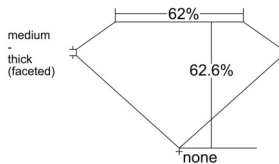

GIA®

FACSIMILE

GIA REPORT 2235985786

Verify this report at GIA.edu

GIA NATURAL DIAMOND DOSSIER®

June 23, 2026
GIA Report Number 2235985786
Shape and Cutting Style ..... Pear Brilliant
Measurements ..... 7.87 x 4.67 x 2.93 mm

GRADING RESULTS

Carat Weight ..... 0.62 carat
Color Grade ..... D
Clarity Grade VVS1

ADDITIONAL GRADING INFORMATION

Polish ..... Excellent
Symmetry ..... Excellent
Fluorescence ..... Faint
Clarity Characteristics ..... Pinpoint, Cloud
Inspection(s): GIA 2235985786

PROPORTIONS

Profile not to actual proportions

GRADING SCALES

GIA COLOR SCALE		GIA CLARITY SCALE	
COLORLESS	D	VERY VERY SLIGHTLY INCLUDED	FLAWLESS
	E		INTERNALLY FLAWLESS
	F		VVS₁
	G		VVS₂
	H		VS₁
	I		VS₂
	J		SI₁
	K		SI₂
	L		I₁
	M		I₂
NEAR COLORLESS	N	SLIGHTLY INCLUDED	I₃
	O		
	P		
	Q		
FAINT	R		
	S		
	T		
	U		
VERY LIGHT	V		
	W		
	X		
	Y		
LIGHT	Z