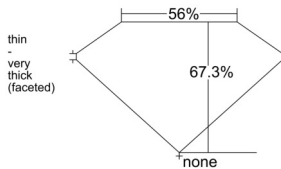

GIA®

FACSIMILE

GIA REPORT 2235985581

Verify this report at gia.edu

GIA NATURAL DIAMOND DOSSIER®

June 22, 2026
GIA Report Number 2235985581
Shape and Cutting Style ..... Oval Brilliant
Measurements ..... 6.70 x 4.85 x 3.26 mm

GRADING RESULTS

Carat Weight ..... 0.70 carat
Color Grade ..... D
Clarity Grade VS1

ADDITIONAL GRADING INFORMATION

Polish ..... Very Good
Symmetry ..... Very Good
Fluorescence ..... None
Clarity Characteristics..Cloud, Crystal, Indented Natural, Pinpoint
Inscription(s): GIA 2235985581

PROPORTIONS

Profile not to actual proportions

GRADING SCALES

GIA COLOR SCALE		GIA CLARITY SCALE	
COLORLESS	D	VERY VERY SLIGHTLY INCLUDED	FLAWLESS
	E		INTERNALLY FLAWLESS
	F		VVS₁
	G		VVS₂
	H		VS₁
	I		VS₂
	J		SI₁
	K		SI₂
	L		I₁
	M		I₂
NEAR COLORLESS	N	SLIGHTLY INCLUDED	I₃
	O		
	P		
	Q		
FAINT	R		
	S		
	T		
	U		
VERY LIGHT	V		
	W		
	X		
	Y		
LIGHT	Z