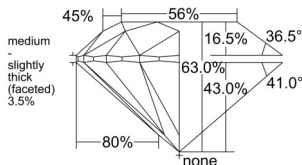

GIA®

FACSIMILE

GIA REPORT 2235948807

Verify this report at GIA.edu

GIA NATURAL DIAMOND DOSSIER®

May 11, 2026
GIA Report Number 2235948807
Shape and Cutting Style ..... Round Brilliant
Measurements ..... 5.36 - 5.39 x 3.39 mm

GRADING RESULTS

Carat Weight ..... 0.60 carat
Color Grade I
Clarity Grade VS1
Cut Grade ..... Excellent

ADDITIONAL GRADING INFORMATION

Polish ..... Excellent
Symmetry ..... Excellent
Fluorescence ..... None
Clarity Characteristics ..... Crystal, Cloud, Pinpoint
Inscription(s): GIA 2235948807

PROPORTIONS

GRADING SCALES

GIA COLOR SCALE	GIA CLARITY SCALE	GIA CUT SCALE	
COLOURLESS D	FLAWLESS	EXCELLENT	
E	INTERNALLY FLAWLESS		
F		VVS₁	VERY GOOD
G	VVS₂		
H	VS₁	GOOD	
I	VS₂		
J	SI₁	FAIR	
K	SI₂		
L	I₁	POOR	
M	I₂		
N	I₃		
O			
P			
Q			
R			
S			
T			
U			
V			
W			
X			
Y			
Z