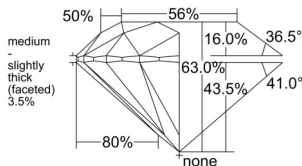

GIA®

FACSIMILE

GIA REPORT 2235948740

Verify this report at GIA.edu

GIA NATURAL DIAMOND DOSSIER®

May 11, 2026
GIA Report Number 2235948740
Shape and Cutting Style ..... Round Brilliant
Measurements ..... 5.73 - 5.74 x 3.61 mm

GRADING RESULTS

Carat Weight ..... 0.73 carat
Color Grade ..... K
Clarity Grade VS2
Cut Grade ..... Excellent

ADDITIONAL GRADING INFORMATION

Polish ..... Excellent
Symmetry ..... Excellent
Fluorescence ..... None
Clarity Characteristics ..... Cloud, Crystal
Inscription(s): GIA 2235948740

PROPORTIONS

GRADING SCALES

GIA COLOR SCALE

COLORLESS	D
	E
	F
	G
	H
	I
	J
NEAR COLORLESS	K
	L
Faint	M
	N
	O
	P
	Q
	R
	S
	T
	U
	V
	W
	X
	Y
Light	Z

GIA CLARITY SCALE

FLAWLESS	INTERNAL FLAWLESS	
		FLAWLESS
VERY VERY SLIGHTLY INCLUDED	VVS₁	
	VVS₂	
VERY SLIGHTLY INCLUDED	VS₁	
	VS₂	
SLIGHTLY INCLUDED	SI₁	
	SI₂	
INCLUDED	I₁	
	I₂	
	I₃	

GIA CUT SCALE

EXCELLENT
VERY GOOD
GOOD
FAIR
POOR