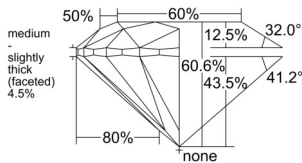

GIA®

FACSIMILE

GIA REPORT 2235948737

Verify this report at GIA.edu

GIA NATURAL DIAMOND DOSSIER®

May 11, 2026
GIA Report Number 2235948737
Shape and Cutting Style ..... Round Brilliant
Measurements ..... 5.10 - 5.14 x 3.10 mm

GRADING RESULTS

Carat Weight ..... 0.50 carat
Color Grade ..... F
Clarity Grade VS1
Cut Grade ..... Excellent

ADDITIONAL GRADING INFORMATION

Polish ..... Excellent
Symmetry ..... Excellent
Fluorescence ..... None
Clarity Characteristics ..... Cloud
Inscription(s): GIA 2235948737

PROPORTIONS

Profile to actual proportions

GRADING SCALES

GIA COLOR SCALE	GIA CLARITY SCALE	GIA CUT SCALE	
D	FLAWLESS	EXCELLENT	
E	INTERNALLY FLAWLESS		
F		VVS₁	VERY GOOD
G	VVS₂		
H	VS₁	GOOD	
I	VS₂		
J	SI₁	FAIR	
K	SI₂		
L	I₁	POOR	
M	I₂		
N	I₃		
O			
P			
Q			
R			
S			
T			
U			
V			
W			
X			
Y			
Z