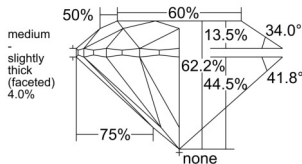

GIA®

FACSIMILE

GIA REPORT 2235948733

Verify this report at GIA.edu

GIA NATURAL DIAMOND DOSSIER®

May 11, 2026
GIA Report Number 2235948733
Shape and Cutting Style ..... Round Brilliant
Measurements ..... 5.07 - 5.10 x 3.16 mm

GRADING RESULTS

Carat Weight ..... 0.50 carat
Color Grade ..... K
Clarity Grade VS1
Cut Grade ..... Excellent

ADDITIONAL GRADING INFORMATION

Polish ..... Excellent
Symmetry ..... Excellent
Fluorescence ..... None
Clarity Characteristics ..... Cloud
Inscription(s): GIA 2235948733

PROPORTIONS

Profile to actual proportions