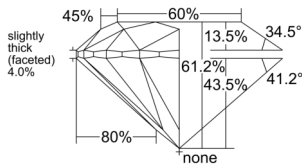

GIA®

FACSIMILE

GIA REPORT 2235948559

Verify this report at GIA.edu

GIA NATURAL DIAMOND DOSSIER®

May 11, 2026
GIA Report Number 2235948559
Shape and Cutting Style ..... Round Brilliant
Measurements ..... 5.42 - 5.44 x 3.32 mm

GRADING RESULTS

Carat Weight ..... 0.60 carat
Color Grade L
Clarity Grade VS1
Cut Grade ..... Excellent

ADDITIONAL GRADING INFORMATION

Polish ..... Excellent
Symmetry ..... Excellent
Fluorescence ..... Faint
Clarity Characteristics ..... Cloud
Inscription(s): GIA 2235948559

PROPORTIONS

Profile to actual proportions