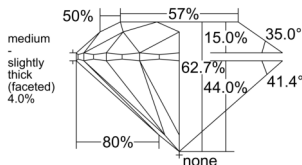

GIA®

FACSIMILE

GIA REPORT 2235948553

Verify this report at GIA.edu

GIA NATURAL DIAMOND DOSSIER®

May 11, 2026
GIA Report Number 2235948553
Shape and Cutting Style ..... Round Brilliant
Measurements ..... 5.66 - 5.68 x 3.56 mm

GRADING RESULTS

Carat Weight ..... 0.70 carat
Color Grade ..... K
Clarity Grade VS1
Cut Grade ..... Excellent

ADDITIONAL GRADING INFORMATION

Polish ..... Excellent
Symmetry ..... Excellent
Fluorescence ..... None
Clarity Characteristics ..... Cloud, Needle
Inscription(s): GIA 2235948553

PROPORTIONS

Profile to actual proportions

GRADING SCALES

GIA COLOR SCALE

COLOREDNESS	D
	E
	F
	G
	H
	I
	J
NEAR COLORLESS	K
	L
FAIN	M
	N
	O
	P
VERY LIGHT	R
	S
	T
	U
	V
	W
	X
	Y
LIGHT	Z

GIA CLARITY SCALE

FLAWLESS	INTERNAL FLAWLESS	
		FLAWLESS
VERY VERY SLIGHTLY INCLUDED	VVS₁	
	VVS₂	
VERY SLIGHTLY INCLUDED	VS₁	
	VS₂	
SLIGHTLY INCLUDED	SI₁	
	SI₂	
INCLUDED	I₁	
	I₂	
	I₃	

GIA CUT SCALE

EXCELLENT
VERY GOOD
GOOD
FAIR
POOR