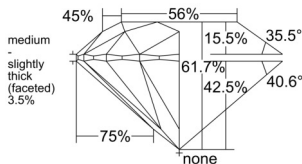

GIA®

FACSIMILE

GIA REPORT 2235947649

Verify this report at GIA.edu

GIA NATURAL DIAMOND DOSSIER®

May 11, 2026
GIA Report Number 2235947649
Shape and Cutting Style ..... Round Brilliant
Measurements ..... 5.68 - 5.70 x 3.51 mm

GRADING RESULTS

Carat Weight ..... 0.70 carat
Color Grade I
Clarity Grade VS1
Cut Grade ..... Excellent

ADDITIONAL GRADING INFORMATION

Polish ..... Excellent
Symmetry ..... Excellent
Fluorescence ..... None
Clarity Characteristics ..... Crystal
Inscription(s): GIA 2235947649

PROPORTIONS

GRADING SCALES

GIA COLOR SCALE	GIA CLARITY SCALE	GIA CUT SCALE	
D	FLAWLESS	EXCELLENT	
E	INTERNALLY FLAWLESS		
F		VVS₁	VERY GOOD
G	VVS₂		
H	VS₁	GOOD	
I	VS₂		
J	SI₁	FAIR	
K	SI₂		
L	I₁	POOR	
M	I₂		
N	I₃		
O			
P			
Q			
R			
S			
T			
U			
V			
W			
X			
Y			
Z