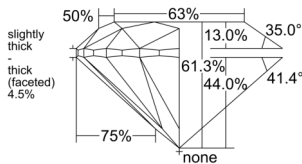

GIA®

FACSIMILE

GIA REPORT 2235947383

Verify this report at GIA.edu

GIA NATURAL DIAMOND DOSSIER®

May 11, 2026
GIA Report Number 2235947383
Shape and Cutting Style ..... Round Brilliant
Measurements ..... 5.07 - 5.09 x 3.12 mm

GRADING RESULTS

Carat Weight ..... 0.50 carat
Color Grade ..... H
Clarity Grade S11
Cut Grade ..... Very Good

ADDITIONAL GRADING INFORMATION

Polish ..... Excellent
Symmetry ..... Excellent
Fluorescence ..... Faint
Clarity Characteristics ..... Crystal
Inscription(s): GIA 2235947383

PROPORTIONS

Profile to actual proportions