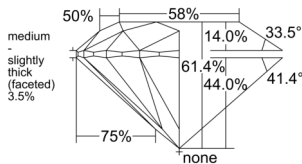

GIA®

FACSIMILE

GIA REPORT 2235931051

Verify this report at GIA.edu

GIA NATURAL DIAMOND DOSSIER®

April 22, 2026
GIA Report Number 2235931051
Shape and Cutting Style ..... Round Brilliant
Measurements ..... 5.74 - 5.78 x 3.54 mm

GRADING RESULTS

Carat Weight ..... 0.71 carat
Color Grade ..... D
Clarity Grade VVS2
Cut Grade ..... Excellent

ADDITIONAL GRADING INFORMATION

Polish ..... Excellent
Symmetry ..... Excellent
Fluorescence ..... None
Clarity Characteristics ..... Pinpoint, Cloud
Inscription(s): GIA 2235931051

PROPORTIONS

Profile to actual proportions

GRADING SCALES

GIA COLOR SCALE	GIA CLARITY SCALE	GIA CUT SCALE	
D	FLAWLESS	EXCELLENT	
E	INTERNALLY FLAWLESS		
F		VVS₁	VERY GOOD
G	VVS₂		
H	VS₁	GOOD	
I	VS₂		
J	SI₁	FAIR	
K	SI₂		
L	I₁	POOR	
M	I₂		
N	I₃		
O			
P			
Q			
R			
S			
T			
U			
V			
W			
X			
Y			
Z