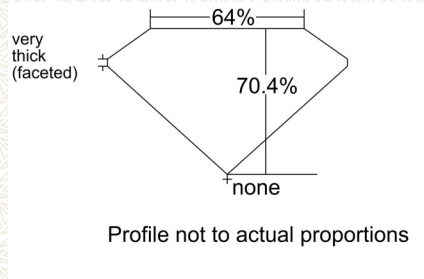

GIA NATURAL COLORED DIAMOND REPORT

April 24, 2026  
 Report Type ..... Grading Report  
 GIA Report Number ..... 2235929337  
 Shape and Cutting Style ..... Cushion Modified Brilliant  
 Measurements ..... 7.01 x 6.99 x 4.92 mm

Carat Weight ..... 2.36 carat  
 Color Grade ..... Fancy Yellow  
 Color Origin ..... Natural  
 Color Distribution ..... Even  
 Clarity Grade ..... SI2  
 Proportions:

Polish ..... Excellent  
 Symmetry ..... Very Good  
 Fluorescence ..... Faint  
 Inscription(s): GIA 2235929337  
 Comments: Pinpoints are not shown.