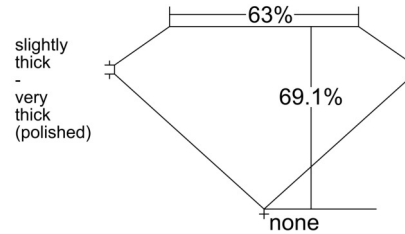

GIA NATURAL DIAMOND GRADING REPORT

April 14, 2026
 GIA Report Number 2235925428
 Shape and Cutting Style .. Round-Cornered Rectangular
 Modified Brilliant
 Measurements 6.28 x 4.53 x 3.13 mm

GRADING RESULTS

Carat Weight 0.90 carat
 Color Grade D
 Clarity Grade VVS1

ADDITIONAL GRADING INFORMATION

Polish Excellent
 Symmetry Very Good
 Fluorescence Faint
 Inscription(s): GIA 2235925428

PROPORTIONS

Profile not to actual proportions

CLARITY CHARACTERISTICS

KEY TO SYMBOLS*

- Pinpoint
- ~ Feather

* Red symbols denote internal characteristics (inclusions). Green or black symbols denote external characteristics (blemishes). Diagram is an approximate representation of the diamond, and symbols shown indicate type, position, and approximate size of clarity characteristics. All clarity characteristics may not be shown. Details of finish are not shown.