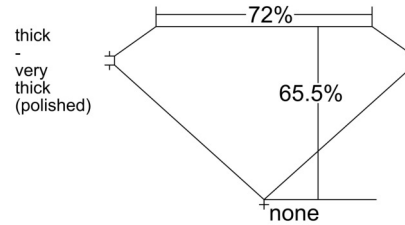

GIA NATURAL DIAMOND GRADING REPORT

April 09, 2026
 GIA Report Number 2235922978
 Shape and Cutting Style .. Round-Cornered Rectangular
 Modified Brilliant
 Measurements 6.91 x 4.67 x 3.06 mm

GRADING RESULTS

Carat Weight 1.01 carat
 Color Grade H
 Clarity Grade VS1

ADDITIONAL GRADING INFORMATION

Polish Excellent
 Symmetry Excellent
 Fluorescence Faint
 Inscription(s): GIA 2235922978

PROPORTIONS

Profile not to actual proportions

CLARITY CHARACTERISTICS

KEY TO SYMBOLS*

- Crystal
- ~ Feather
- Pinpoint

* Red symbols denote internal characteristics (inclusions). Green or black symbols denote external characteristics (blemishes). Diagram is an approximate representation of the diamond, and symbols shown indicate type, position, and approximate size of clarity characteristics. All clarity characteristics may not be shown. Details of finish are not shown.