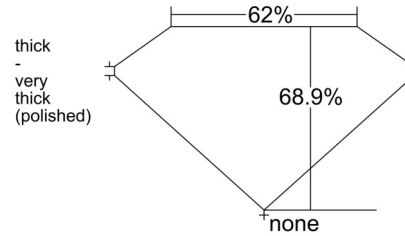

GIA NATURAL DIAMOND GRADING REPORT

April 08, 2026
 GIA Report Number 2235922745
 Shape and Cutting Style .. Round-Cornered Rectangular
 Modified Brilliant
 Measurements 6.63 x 4.72 x 3.25 mm

GRADING RESULTS

Carat Weight 1.04 carat
 Color Grade F
 Clarity Grade VVS2

ADDITIONAL GRADING INFORMATION

Polish Excellent
 Symmetry Very Good
 Fluorescence None
 Inscription(s): GIA 2235922745
 Comments: Additional pinpoints are not shown.

PROPORTIONS

Profile not to actual proportions

CLARITY CHARACTERISTICS

KEY TO SYMBOLS*

- Pinpoint

* Red symbols denote internal characteristics (inclusions). Green or black symbols denote external characteristics (blemishes). Diagram is an approximate representation of the diamond, and symbols shown indicate type, position, and approximate size of clarity characteristics. All clarity characteristics may not be shown. Details of finish are not shown.