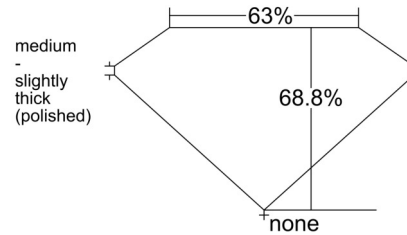

GIA NATURAL DIAMOND GRADING REPORT

April 03, 2026  
 GIA Report Number ..... 2235918408  
 Shape and Cutting Style ..... Emerald Cut  
 Measurements ..... 7.01 x 5.02 x 3.45 mm

GRADING RESULTS

Carat Weight ..... 1.20 carat  
 Color Grade ..... F  
 Clarity Grade ..... VS1

Profile not to actual proportions

CLARITY CHARACTERISTICS

KEY TO SYMBOLS\*

- Crystal
- ◉ Cloud
- Pinpoint

\* Red symbols denote internal characteristics (inclusions). Green or black symbols denote external characteristics (blemishes). Diagram is an approximate representation of the diamond, and symbols shown indicate type, position, and approximate size of clarity characteristics. All clarity characteristics may not be shown. Details of finish are not shown.