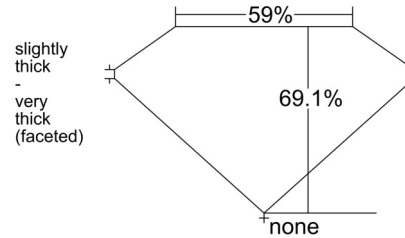

GIA NATURAL DIAMOND GRADING REPORT

March 25, 2026

GIA Report Number ..... 2235909988

Shape and Cutting Style ..... Cushion Modified Brilliant

Measurements ..... 6.23 x 5.07 x 3.50 mm

GRADING RESULTS

Carat Weight ..... 1.00 carat

Color Grade ..... I

Clarity Grade ..... VVS2

ADDITIONAL GRADING INFORMATION

Polish ..... Very Good

Symmetry ..... Excellent

Fluorescence ..... Faint

Inscription(s): GIA 2235909988

**Comments:** Pinpoints are not shown. Surface graining is not shown.

PROPORTIONS

Profile not to actual proportions

CLARITY CHARACTERISTICS

KEY TO SYMBOLS\*

☉ Cloud

\* Red symbols denote internal characteristics (inclusions). Green or black symbols denote external characteristics (blemishes). Diagram is an approximate representation of the diamond, and symbols shown indicate type, position, and approximate size of clarity characteristics. All clarity characteristics may not be shown. Details of finish are not shown.