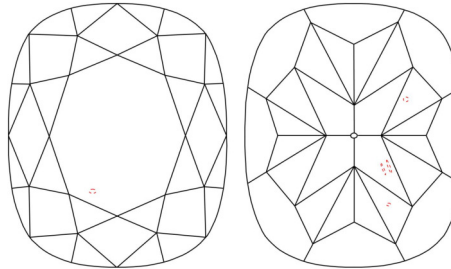

GIA NATURAL DIAMOND GRADING REPORT

March 25, 2026

GIA Report Number ..... 2235909988

Shape and Cutting Style ..... Cushion Modified Brilliant

Measurements ..... 6.23 x 5.07 x 3.50 mm

GRADING RESULTS

Carat Weight ..... 1.00 carat

PROPORTIONS

Profile not to actual proportions

CLARITY CHARACTERISTICS

KEY TO SYMBOLS\*

☉ Cloud

\* Red symbols denote internal characteristics (inclusions). Green or black symbols denote external characteristics (blemishes). Diagram is an approximate representation of the diamond, and symbols shown indicate type, position, and approximate size of clarity characteristics. All clarity characteristics may not be shown. Details of finish are not shown.