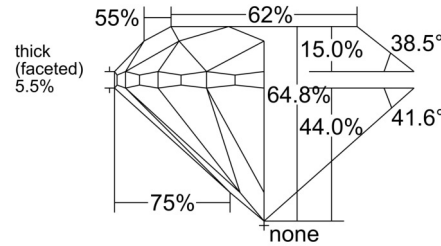

GIA NATURAL DIAMOND GRADING REPORT

March 24, 2026
 GIA Report Number 2235904698
 Shape and Cutting Style Round Brilliant
 Measurements 6.22 - 6.24 x 4.04 mm

GRADING RESULTS

Carat Weight 1.01 carat
 Color Grade L
 Clarity Grade VVS1
 Cut Grade Good

ADDITIONAL GRADING INFORMATION

Polish Excellent
 Symmetry Excellent
 Fluorescence Medium Blue
 Inscription(s): GIA 2235904698

PROPORTIONS

Profile to actual proportions

CLARITY CHARACTERISTICS

KEY TO SYMBOLS*

- Indented Natural
- Feather

* Red symbols denote internal characteristics (inclusions). Green or black symbols denote external characteristics (blemishes). Diagram is an approximate representation of the diamond, and symbols shown indicate type, position, and approximate size of clarity characteristics. All clarity characteristics may not be shown. Details of finish are not shown.