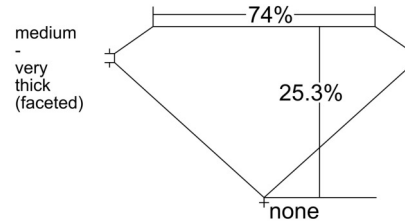

GIA NATURAL DIAMOND GRADING REPORT

March 24, 2026

GIA Report Number 2235904658

Shape and Cutting Style Oval Modified Brilliant

Measurements 10.07 x 6.38 x 1.61 mm

GRADING RESULTS

Carat Weight 1.01 carat

Color Grade E

PROPORTIONS

Profile not to actual proportions

CLARITY CHARACTERISTICS

KEY TO SYMBOLS*

- Cloud
- Feather
- Crystal
- Needle

* Red symbols denote internal characteristics (inclusions). Green or black symbols denote external characteristics (blemishes). Diagram is an approximate representation of the diamond, and symbols shown indicate type, position, and approximate size of clarity characteristics. All clarity characteristics may not be shown. Details of finish are not shown.