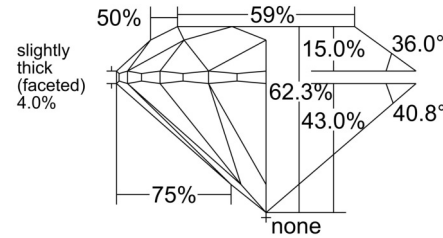

GIA NATURAL DIAMOND GRADING REPORT

March 23, 2026
GIA Report Number 2235902490
Shape and Cutting Style ..... Round Brilliant
Measurements ..... 10.07 - 10.15 x 6.30 mm

GRADING RESULTS

Carat Weight ..... 4.05 carat
Color Grade I
Clarity Grade VVS2
Cut Grade ..... Excellent

ADDITIONAL GRADING INFORMATION

Polish ..... Excellent
Symmetry ..... Excellent
Fluorescence ..... None
Inscription(s): GIA 2235902490

PROPORTIONS

Profile to actual proportions