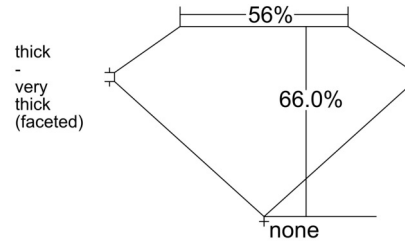

GIA NATURAL DIAMOND GRADING REPORT

March 16, 2026
 GIA Report Number 2235902489
 Shape and Cutting Style Marquise Brilliant
 Measurements 18.85 x 8.27 x 5.46 mm

GRADING RESULTS

Carat Weight 5.01 carat
 Color Grade L
 Clarity Grade SI2

PROPORTIONS

Profile not to actual proportions

CLARITY CHARACTERISTICS

KEY TO SYMBOLS*

-  Twinning Wisp
-  Needle
-  Cloud
-  Feather
-  Crystal

* Red symbols denote internal characteristics (inclusions). Green or black symbols denote external characteristics (blemishes). Diagram is an approximate representation of the diamond, and symbols shown indicate type, position, and approximate size of clarity characteristics. All clarity characteristics may not be shown. Details of finish are not shown.