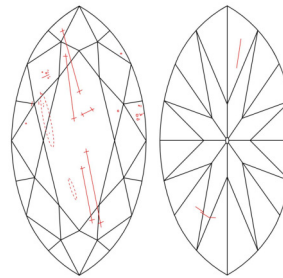

GIA NATURAL DIAMOND GRADING REPORT

March 16, 2026
 GIA Report Number 2235902489
 Shape and Cutting Style Marquise Brilliant
 Measurements 18.85 x 8.27 x 5.46 mm

GRADING RESULTS

Carat Weight 5.01 carat
 Color Grade L
 Clarity Grade SI2

ADDITIONAL GRADING INFORMATION

Polish Excellent
 Symmetry Excellent
 Fluorescence None
 Inscription(s): GIA 2235902489

Comments: Additional twinning wisps, additional clouds, pinpoints and surface graining are not shown.

PROPORTIONS

Profile not to actual proportions

CLARITY CHARACTERISTICS

KEY TO SYMBOLS*

-  Twinning Wisp
-  Needle
-  Cloud
-  Feather
-  Crystal

* Red symbols denote internal characteristics (inclusions). Green or black symbols denote external characteristics (blemishes). Diagram is an approximate representation of the diamond, and symbols shown indicate type, position, and approximate size of clarity characteristics. All clarity characteristics may not be shown. Details of finish are not shown.