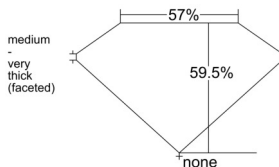

GIA®

FACSIMILE

GIA REPORT 2235889654

Verify this report at GIA.edu

GIA NATURAL DIAMOND DOSSIER®

February 27, 2026
GIA Report Number 2235889654
Shape and Cutting Style ..... Heart Brilliant
Measurements ..... 5.26 x 6.17 x 3.68 mm

GRADING RESULTS

Carat Weight ..... 0.70 carat
Color Grade ..... F
Clarity Grade VS1

ADDITIONAL GRADING INFORMATION

Polish ..... Very Good
Symmetry ..... Very Good
Fluorescence ..... Faint
Clarity Characteristics..... Crystal, Feather, Pinpoint, Indented
Natural

Inscription(s): GIA 2235889654

PROPORTIONS

Profile not to actual proportions

GRADING SCALES

GIA COLOR SCALE		GIA CLARITY SCALE	
COLORLESS	D	VERY VERY SLIGHTLY INCLUDED	FLAWLESS
	E		INTERNALLY FLAWLESS
	F		VVS₁
	G		VVS₂
	H		VS₁
	I		VS₂
	J		SI₁
	K		SI₂
	L		I₁
	M		I₂
NEAR COLORLESS	N	SLIGHTLY INCLUDED	I₃
	O		
	P		
	Q		
FAINT	R	INCLUDED	
	S		
	T		
	U		
VERT LIGHT	V		
	W		
	X		
	Y		
LIGHT	Z