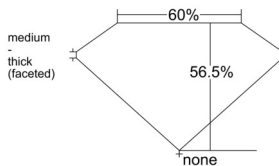

GIA®

FACSIMILE

GIA REPORT 2235887486

Verify this report at GIA.edu

GIA NATURAL DIAMOND DOSSIER®

February 26, 2026
GIA Report Number 2235887486
Shape and Cutting Style ..... Heart Brilliant
Measurements ..... 5.69 x 6.38 x 3.61 mm

GRADING RESULTS

Carat Weight ..... 0.75 carat
Color Grade ..... F
Clarity Grade VS1

ADDITIONAL GRADING INFORMATION

Polish ..... Very Good
Symmetry ..... Excellent
Fluorescence ..... None
Clarity Characteristics ..... Cloud, Crystal
Inscription(s): GIA 2235887486

PROPORTIONS

Profile not to actual proportions

GRADING SCALES

GIA COLOR SCALE		GIA CLARITY SCALE	
COLORLESS	D	VERY VERY SLIGHTLY INCLUDED	FLAWLESS
	E		INTERNALLY FLAWLESS
	F		VVS₁
	G		VVS₂
	H		VS₁
	I		VS₂
	J		SI₁
	K		SI₂
	L		I₁
	M		I₂
NEAR COLORLESS	N	SLIGHTLY INCLUDED	I₃
	O		
	P		
	Q		
FAINT	R		
	S		
	T		
	U		
VERT LIGHT	V		
	W		
	X		
	Y		
LIGHT	Z