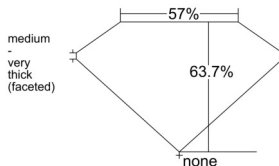

GIA®

FACSIMILE

GIA REPORT 2235887463

Verify this report at GIA.edu

GIA NATURAL DIAMOND DOSSIER®

February 26, 2026
GIA Report Number 2235887463
Shape and Cutting Style ..... Heart Brilliant
Measurements ..... 5.86 x 6.48 x 4.13 mm

GRADING RESULTS

Carat Weight ..... 0.91 carat
Color Grade I
Clarity Grade VS1

ADDITIONAL GRADING INFORMATION

Polish ..... Excellent
Symmetry ..... Very Good
Fluorescence ..... None
Clarity Characteristics ..... Cloud, Needle
Inscription(s): GIA 2235887463

PROPORTIONS

Profile not to actual proportions

GRADING SCALES

GIA COLOR SCALE		GIA CLARITY SCALE			
COLORLESS	D	VERY VERY SLIGHTLY INCLUDED	FLAWLESS		
	E		INTERNALLY FLAWLESS		
	F	VERY SLIGHTLY INCLUDED	VVS₁		
	G		VVS₂		
	H		VS₁		
	NEAR COLORLESS	I	SLIGHTLY INCLUDED	VS₂	
		J		SI₁	
		FAINT	K	INCLUDED	SI₂
			L		I₁
			M		I₂
VERT LIGHT	N	LIGHT	I₃		
	O				
	P				
	Q				
	R				
	S				
	T