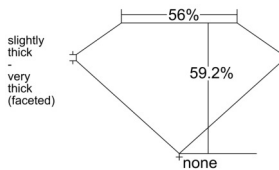

GIA®

FACSIMILE

GIA REPORT 2235887461

Verify this report at GIA.edu

GIA NATURAL DIAMOND DOSSIER®

February 25, 2026
GIA Report Number 2235887461
Shape and Cutting Style ..... Heart Brilliant
Measurements ..... 5.45 x 6.08 x 3.60 mm

GRADING RESULTS

Carat Weight ..... 0.71 carat
Color Grade ..... F
Clarity Grade VS2

ADDITIONAL GRADING INFORMATION

Polish ..... Very Good
Symmetry ..... Very Good
Fluorescence ..... None
Clarity Characteristics..... Crystal, Cloud, Knot, Feather
Inscription(s): GIA 2235887461

PROPORTIONS

Profile not to actual proportions

GRADING SCALES

GIA COLOR SCALE		GIA CLARITY SCALE			
COLORLESS	D	VERY VERY SLIGHTLY INCLUDED	FLAWLESS		
	E		INTERNALLY FLAWLESS		
	F	VERY SLIGHTLY INCLUDED	VVS₁		
	G		VVS₂		
	H		VS₁		
	NEAR COLORLESS	I	SLIGHTLY INCLUDED	VS₂	
		J		SI₁	
		FAINT	K	INCLUDED	SI₂
			L		I₁
			M		I₂
VERT LIGHT	N	LIGHT	I₃		
	O				
	P				
	Q				
	R