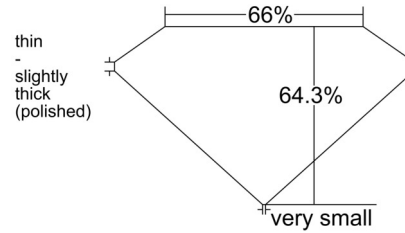

GIA NATURAL DIAMOND GRADING REPORT

February 27, 2026

GIA Report Number 2235886691

Shape and Cutting Style Emerald Cut

Measurements 10.20 x 8.35 x 5.37 mm

GRADING RESULTS

Carat Weight 3.89 carat

Color Grade K

Clarity Grade SI1

ADDITIONAL GRADING INFORMATION

Polish Good

Symmetry Very Good

Fluorescence None

Inscription(s): GIA 2235886691

Comments: Additional clouds are not shown. Pinpoints are not shown.

PROPORTIONS

Profile not to actual proportions

CLARITY CHARACTERISTICS

KEY TO SYMBOLS*

- Cloud
- Crystal
- Needle
- Natural

* Red symbols denote internal characteristics (inclusions). Green or black symbols denote external characteristics (blemishes). Diagram is an approximate representation of the diamond, and symbols shown indicate type, position, and approximate size of clarity characteristics. All clarity characteristics may not be shown. Details of finish are not shown.