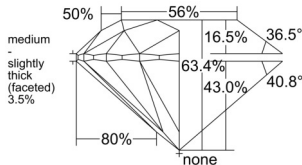

GIA®

FACSIMILE

GIA REPORT 2235885572

Verify this report at GIA.edu

GIA NATURAL DIAMOND DOSSIER®

February 24, 2026
GIA Report Number 2235885572
Shape and Cutting Style ..... Round Brilliant
Measurements ..... 5.86 - 5.90 x 3.72 mm

GRADING RESULTS

Carat Weight ..... 0.80 carat
Color Grade ..... F
Clarity Grade SI2
Cut Grade ..... Excellent

ADDITIONAL GRADING INFORMATION

Polish ..... Excellent
Symmetry ..... Excellent
Fluorescence ..... Strong Blue
Clarity Characteristics ..... Cloud, Crystal
Inscription(s): GIA 2235885572

PROPORTIONS

GRADING SCALES

GIA COLOR SCALE

COLOREDNESS	D
	E
	F
	G
	H
	I
	J
NEAR COLORLESS	K
	L
FAIN	M
	N
	O
	P
VERY LIGHT	Q
	R
	S
	T
	U
	V
	W
	X
	Y
LIGHT	Z

GIA CLARITY SCALE

FLAWLESS	VERY VERY SLIGHTLY INCLUDED	VS₁	VS₂	SI₁	SI₂	I₁	I₂	I₃	
									FLAWLESS
INTERNALLY FLAWLESS	VERY SLIGHTLY INCLUDED								

GIA CUT SCALE

EXCELLENT
VERY GOOD
GOOD
FAIR
POOR