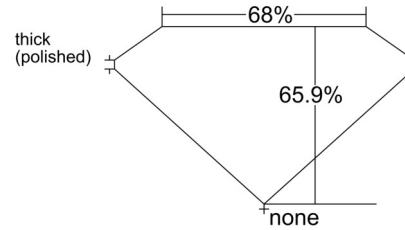

PROPORTIONS

Profile not to actual proportions