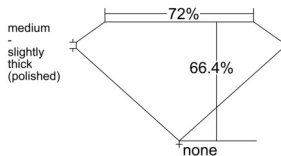

GIA®

FACSIMILE

GIA REPORT 2235880431

Verify this report at GIA.edu

GIA NATURAL DIAMOND DOSSIER®

February 18, 2026
GIA Report Number 2235880431
Shape and Cutting Style ..... Square Modified Brilliant
Measurements ..... 4.74 x 4.63 x 3.08 mm

GRADING RESULTS

Carat Weight ..... 0.55 carat
Color Grade ..... E
Clarity Grade VS1

ADDITIONAL GRADING INFORMATION

Polish ..... Excellent
Symmetry ..... Very Good
Fluorescence ..... None
Clarity Characteristics..... Crystal, Pinpoint
Inscription(s): GIA 2235880431

PROPORTIONS

Profile not to actual proportions

GRADING SCALES

GIA COLOR SCALE		GIA CLARITY SCALE				
COLORLESS	D	NEAR COLORLESS	FLAWLESS			
	E		INTERNALLY FLAWLESS			
	F		VERY VERY SLIGHTLY INCLUDED	VVS₁		
	G			VVS₂		
	H		VERY SLIGHTLY INCLUDED	VS₁		
	I			VS₂		
	J			SLIGHTLY INCLUDED	SI₁	
	K		SI₂			
	FAINT		L	VERT LIGHT	I₁	
			M		INCLUDED	I₂
N		I₃				
O		LIGHT				
P						
Q						
R						
S						
T						
VERY LIGHT	U					
	V					
	W					
	X					
FAINT	Y					
	Z